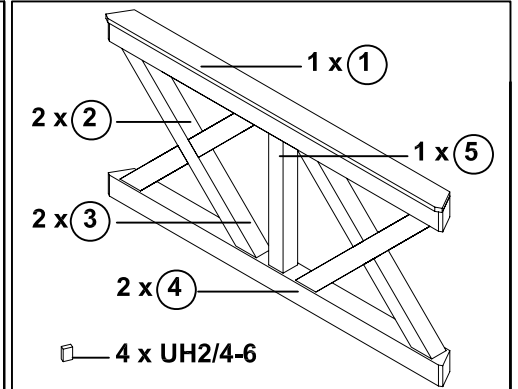

Brüstung aus Andreaskreuzen für Pavillon "Nancy"

Parapet with St Andrew's cross design for pavillion "Nancy"

29055 0 (Gr. 1)

29056 7 (Gr. 2)

29057 4 (Gr. 3)

4 x C105-132 
16 x C105-0050 

12x C105-132 
16 x C105-0050 

12 x C105-132 
18 x C105-0050 