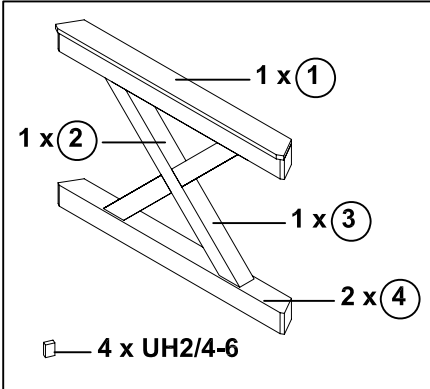

Brüstung aus Andreaskreuzen für Pavillon "Nancy"

Parapet with St Andrew's cross design for pavillion "Nancy"

29055 0 (Gr. 1)

29056 7 (Gr. 2)

29057 4 (Gr. 3)

4 x C105-132 
16 x C105-0050 

12x C105-132 
16 x C105-0050 

12 x C105-132 
18 x C105-0050 