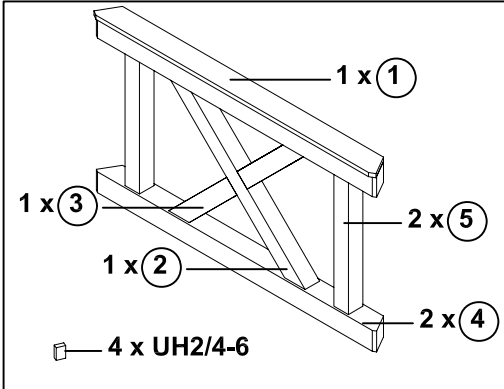

Brüstung aus Andreaskreuzen für Pavillon "Nancy"

Parapet with St Andrew's cross design for pavillion "Nancy"

29055 0 (Gr. 1)

29056 7 (Gr. 2)

29057 4 (Gr. 3)

4 x C105-132 
16 x C105-0050 

12x C105-132 
16 x C105-0050 

12 x C105-132 
18 x C105-0050 